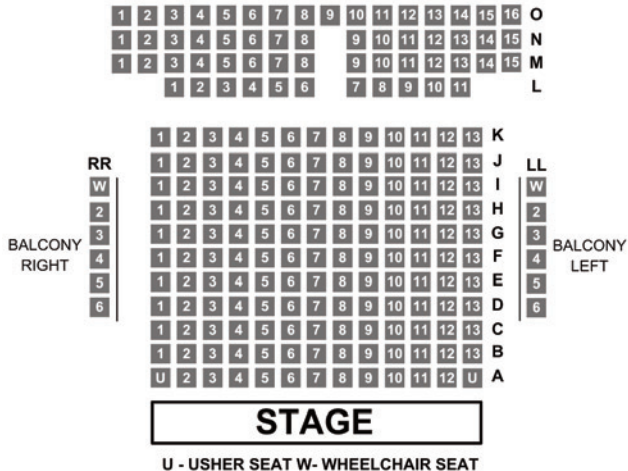

The management reserves the right to change the programme, if necessary, without notice.

THEATRE SEATING PLAN

VISIT OTHER SKDC ARTS VENUES

STAMFORD ARTS CENTRE

27 St Mary's Street, Stamford
PE9 2DL

BOURNE CORN EXCHANGE